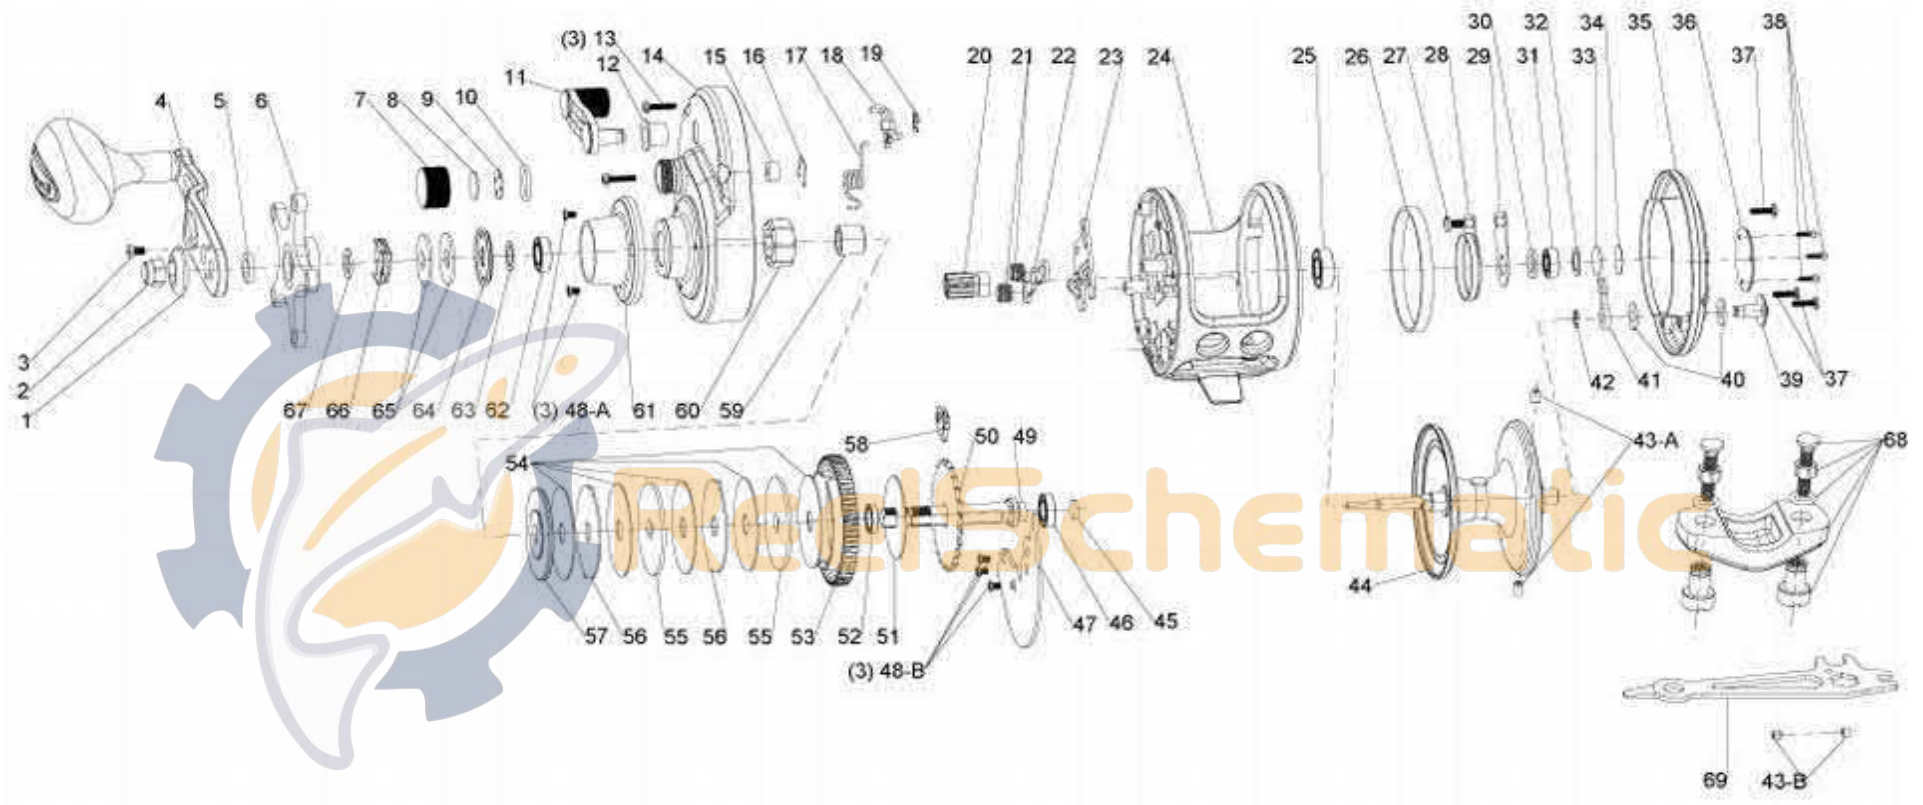

FIN-NOR®

LEGENDARY TACKLE SINCE 1933

Lethal LTC30H

FIN-NOR[®]

LEGENDARY TACKLE SINCE 1933

Lethal LTC30H

Fin_Nor Lethal Reel

Key No.	Description	Part No.	Qty.	Key No.	Description	Part No.	Qty.
		LTC30H				LTC30H	
1	HANDLE NUT PLATE	SF034-01	1	37	COVER SCREW	RF057-02	3
2	HANDLE NUT	RF003-01	1	38	SCREW	N/A	0
3	HANDLE NUT SCREW	RF065-01	1	39	SPOOL CLICK BUTTON	RF109-01	1
4	CRANK HANDLE ASSY	RF318-03	1	40	CLICK BUTTON WASHER	RF081-01	2
5	SPACER	RF094-01	1	41	SPOOL CLICK PAWL	RF108-01	1
6	DRAG STAR ASSY	RF355-03	1	42	RETAINER RING - SPOOL CLICK	RF020-01	1
7	SPOOL TENSION CAP	RF033-02	1	43-A	BRAKE SLEEVE	RF044-01	2
8	SPACER "A"	RF032-01	1	43-B	BRAKE SLEEVE	RF044-02	2
9	SPACER "B"	RF082-01	1	44	SPOOL ASSY	TF321-05	1
10	O RING	RF101-01	1	45	DRIVE SHAFT PAD (FELT)	RF155-01	1
11	CLUTCH LEVER ASSY	RF309-02	1	46	BALL BEARING	SF117-01	1
12	CLUTCH LEVER COLLAR	RF160-01	1	47	DRIVE SHAFT RETAINER	RF002-51	1
13	COVER SCREW	RF057-01	3	48-A	SCREW	RF107-01	3
14	RIGHT SIDE COVER ASSY	RF324-09	1	48-B	SCREW	RF107-01	3
15	BUSHING	RF088-02	1	49	DRIVE SHAFT	RF008-02	1
16	BUSHING RETAINER	RF080-01	1	50	A/R/ RATCHET	RF091-01	1
17	CLUTCH SPRING	RF104-01	1	51	DRAG WASHER "B"	RF111-01	1
18	CLUTCH CAM ASSY	RF384-01	1	52	BALL BEARING	TF117-01	1
19	RETAINER RING - CLUTCH LEVER	RF092-01	1	53	DRIVE GEAR	RF012-02	1
20	PINION	RF011-02	1	54	DRAG WASHER "A" (FRICTION)	RF059-03	5
21	YOKE SPRING	RF040-01	2	55	KEYED DRAG WASHER	RF045-01	2
22	YOKE	RF025-01	1	56	TABBED DRAG WASHER	RF048-01	2
23	YOKE PLATE	RF039-01	1	57	SPRING WASHER	RF046-01	1
24	FRAME ASSEMBLY	TF301-02	1	58	A/R PAWL ASSY	RF363-01	1
25	BALL BEARING	RF058-02	1	59	CLUTCH SLEEVE	RF159-01	1
26	CENTRIFUGAL BRAKE RING	RF042-01	1	60	CLUTCH	RF131-01	1
27	SPOOL CLICK SPRING SCREW	RF053-01	1	61	HOOD	RF027-03	1
28	SPOOL CLICK SPRING	RF022-01	1	62	BALL BEARING	RF058-01	1
29	BEARING RETAINER	RF129-01	1	63	BEARING WASHER	RF121-01	1
30	BEARING WASHER "D" (FELT)	RF122-01	1	64	SEAL	AA166-01	1
31	BALL BEARING	RF017-01	1	65	SPRING WASHER	RF046-02	2
32	BEARING WASHER "C"	RF035-02	1	66	CLICK SPRING ASSEMBLY	RF314-01	1
33	BEARING WASHER "B"	RF038-01	1	67	BEARING WASHER	RF121-02	1
34	BEARING WASHER "A"	RF035-01	1	68	KIT - ROD CLAMP	RF4154-01	1
35	PALM SIDE COVER ASSY	RF323-02	1	69	WRENCH	RF113-01	1
36	MEDALLION	N/A	0				